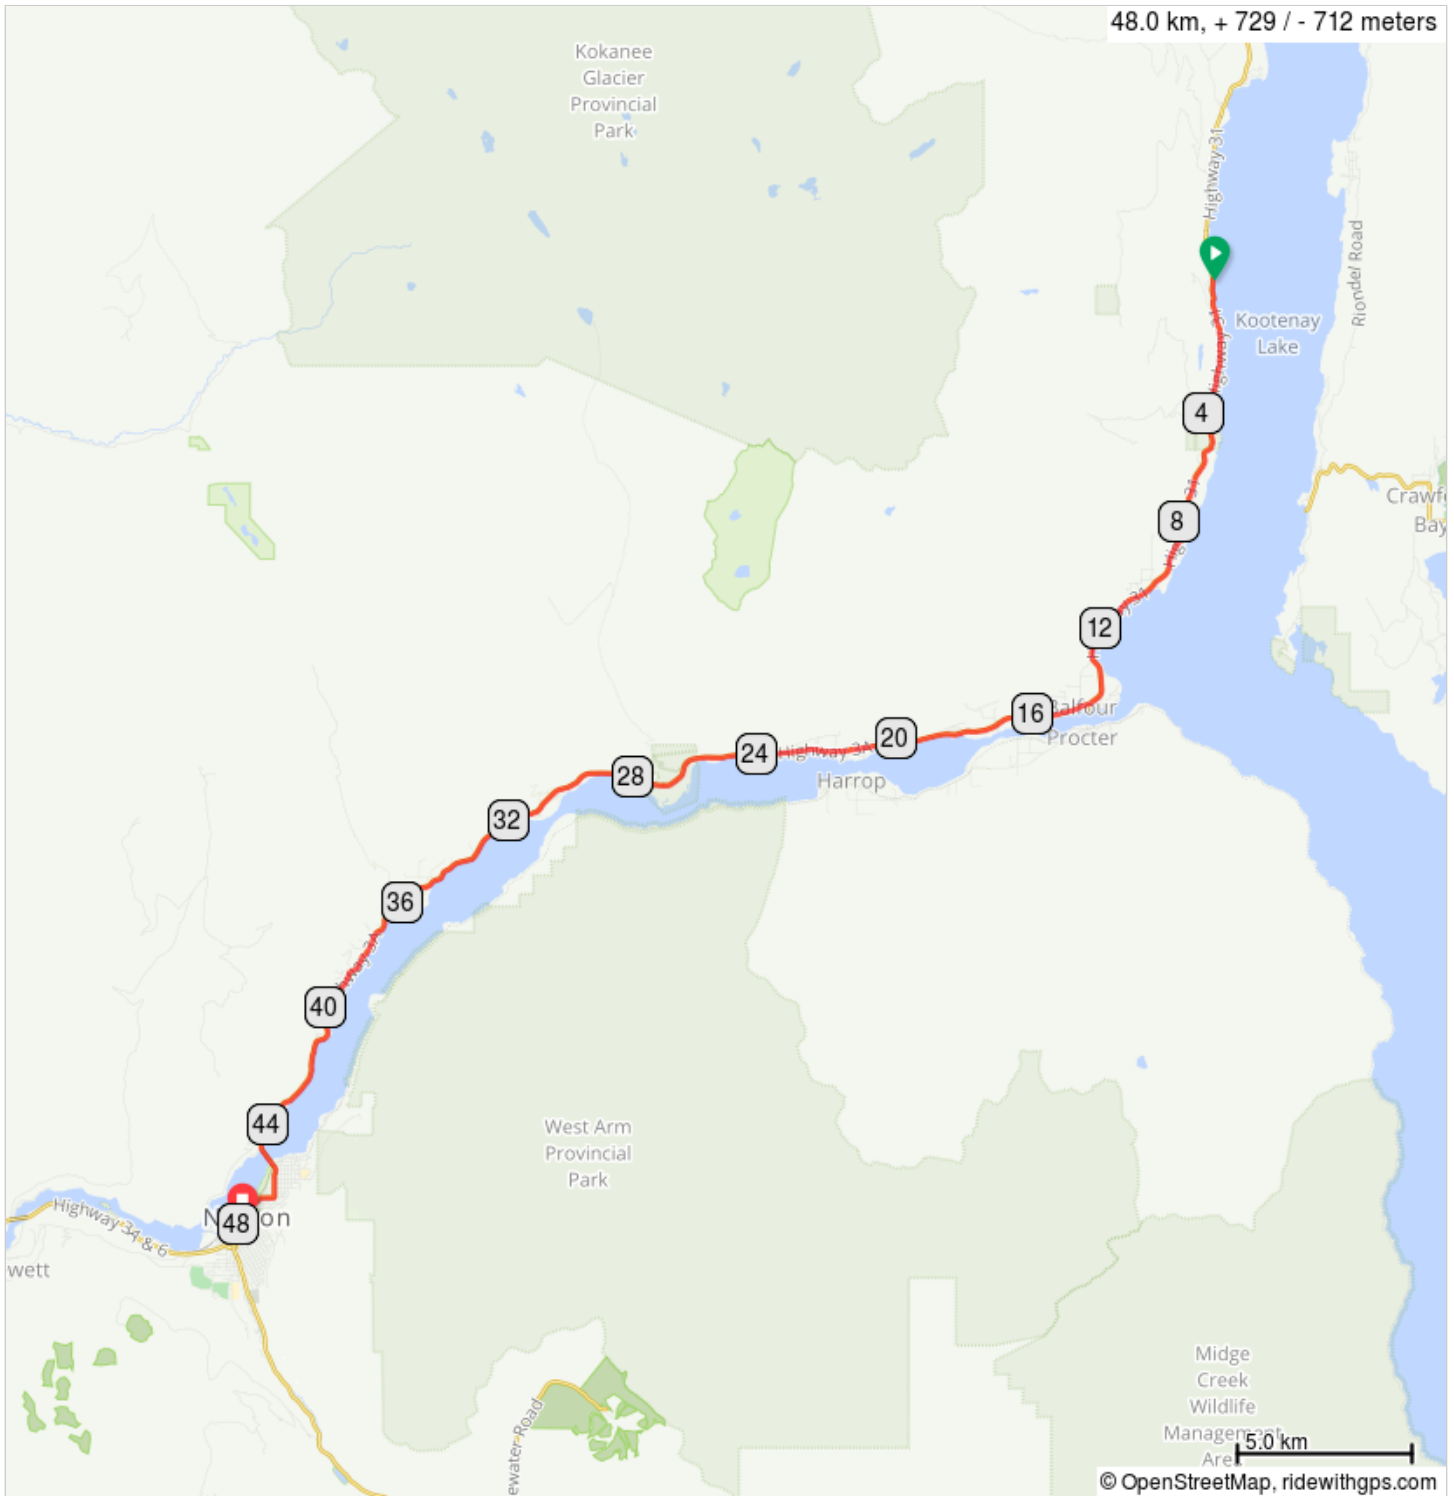

# Ainsworth Motel Ainsworth BC to Mountain Hound Inn Nelson BC

## Ainsworth Motel Ainsworth BC to Mountain Hound Inn Nelson BC

Num	Dist	Type	Note	Next
1.	0.0	▶	Start of route	14.5
2.	14.5	↑	Continue onto BC-3A N (signs for British Columbia 3A W/Nelson)	31.8
3.	46.2	➔	Right onto Anderson St/BC-3A N	1.5
4.	47.7	↑	Continue straight onto Ward St	0.1
5.	47.9	←	Left onto Baker St	0.2
6.	48.0	▣	End of route	0.0

48.0 kilometers. +676/-659 meters

---