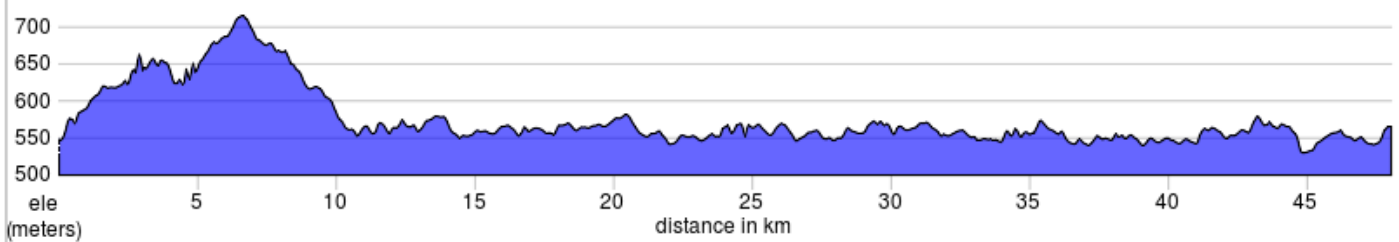

# Ainsworth Motel Ainsworth BC to Mountain Hound Inn Nelson BC

## Ainsworth Motel Ainsworth BC to Mountain Hound Inn Nelson BC

Num	Dist	Type	Note	Next
1.	0.0	▶	Start of route	14.5
2.	14.5	↑	Continue onto BC-3A N (signs for British Columbia 3A W/Nelson)	31.8
3.	46.2	➔	Right onto Anderson St/BC-3A N	1.5
4.	47.7	↑	Continue straight onto Ward St	0.1
5.	47.9	←	Left onto Baker St	0.2
6.	48.0	▣	End of route	0.0

48.0 kilometers. +676/-659 meters

---