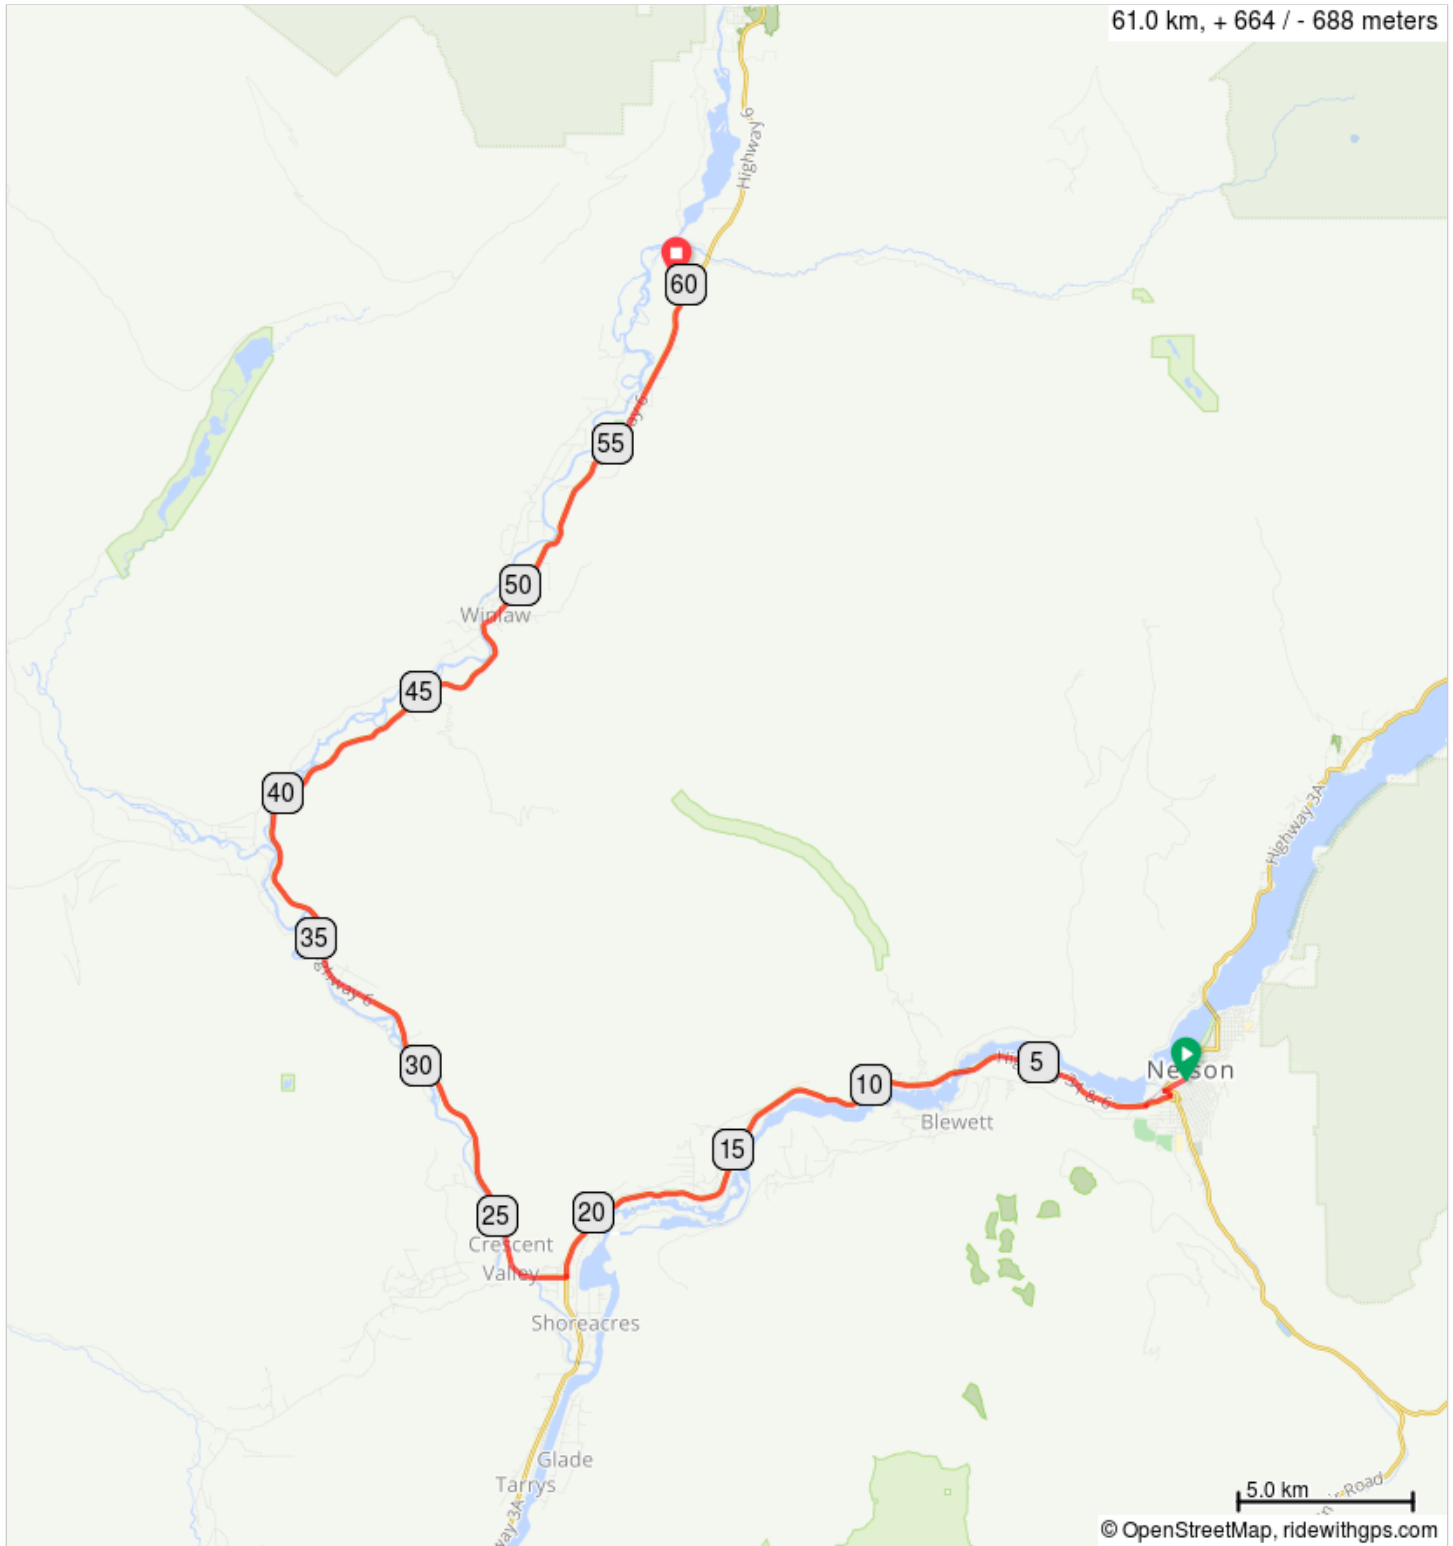

Mountain Hound Nelson to Lemon Creek Lodge

Mountain Hound Nelson to Lemon Creek Lodge

Num	Dist	Type	Note	Next
1.	0.0	▶	Start of route	0.7
2.	0.7	←	Left onto Railway St	0.2
3.	0.9	→	Right onto Government Rd	0.8
4.	1.7	→	Right onto BC-3A/BC-6 N	20.3
5.	22.0	→	Slight right (signs for BC-6 N/Slocan/New Denver/Nakusp)	0.1
6.	22.0	→	Slight right onto BC-6 N	38.4
7.	60.4	←	Left	0.0
8.	60.4	←	Left	0.6
9.	61.0	▣	End of route	0.0

61.0 kilometers. +642/-665 meters