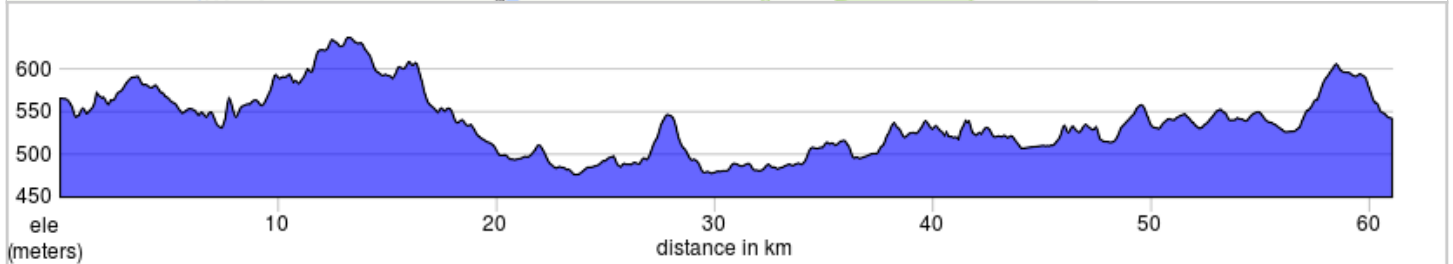

Mountain Hound Nelson to Lemon Creek Lodge

Mountain Hound Nelson to Lemon Creek Lodge

Num	Dist	Type	Note	Next
1.	0.0	▶	Start of route	0.7
2.	0.7	←	Left onto Railway St	0.2
3.	0.9	→	Right onto Government Rd	0.8
4.	1.7	→	Right onto BC-3A/BC-6 N	20.3
5.	22.0	→	Slight right (signs for BC-6 N/Slocan/New Denver/Nakusp)	0.1
6.	22.0	→	Slight right onto BC-6 N	38.4
7.	60.4	←	Left	0.0
8.	60.4	←	Left	0.6
9.	61.0	▣	End of route	0.0

61.0 kilometers. +642/-665 meters